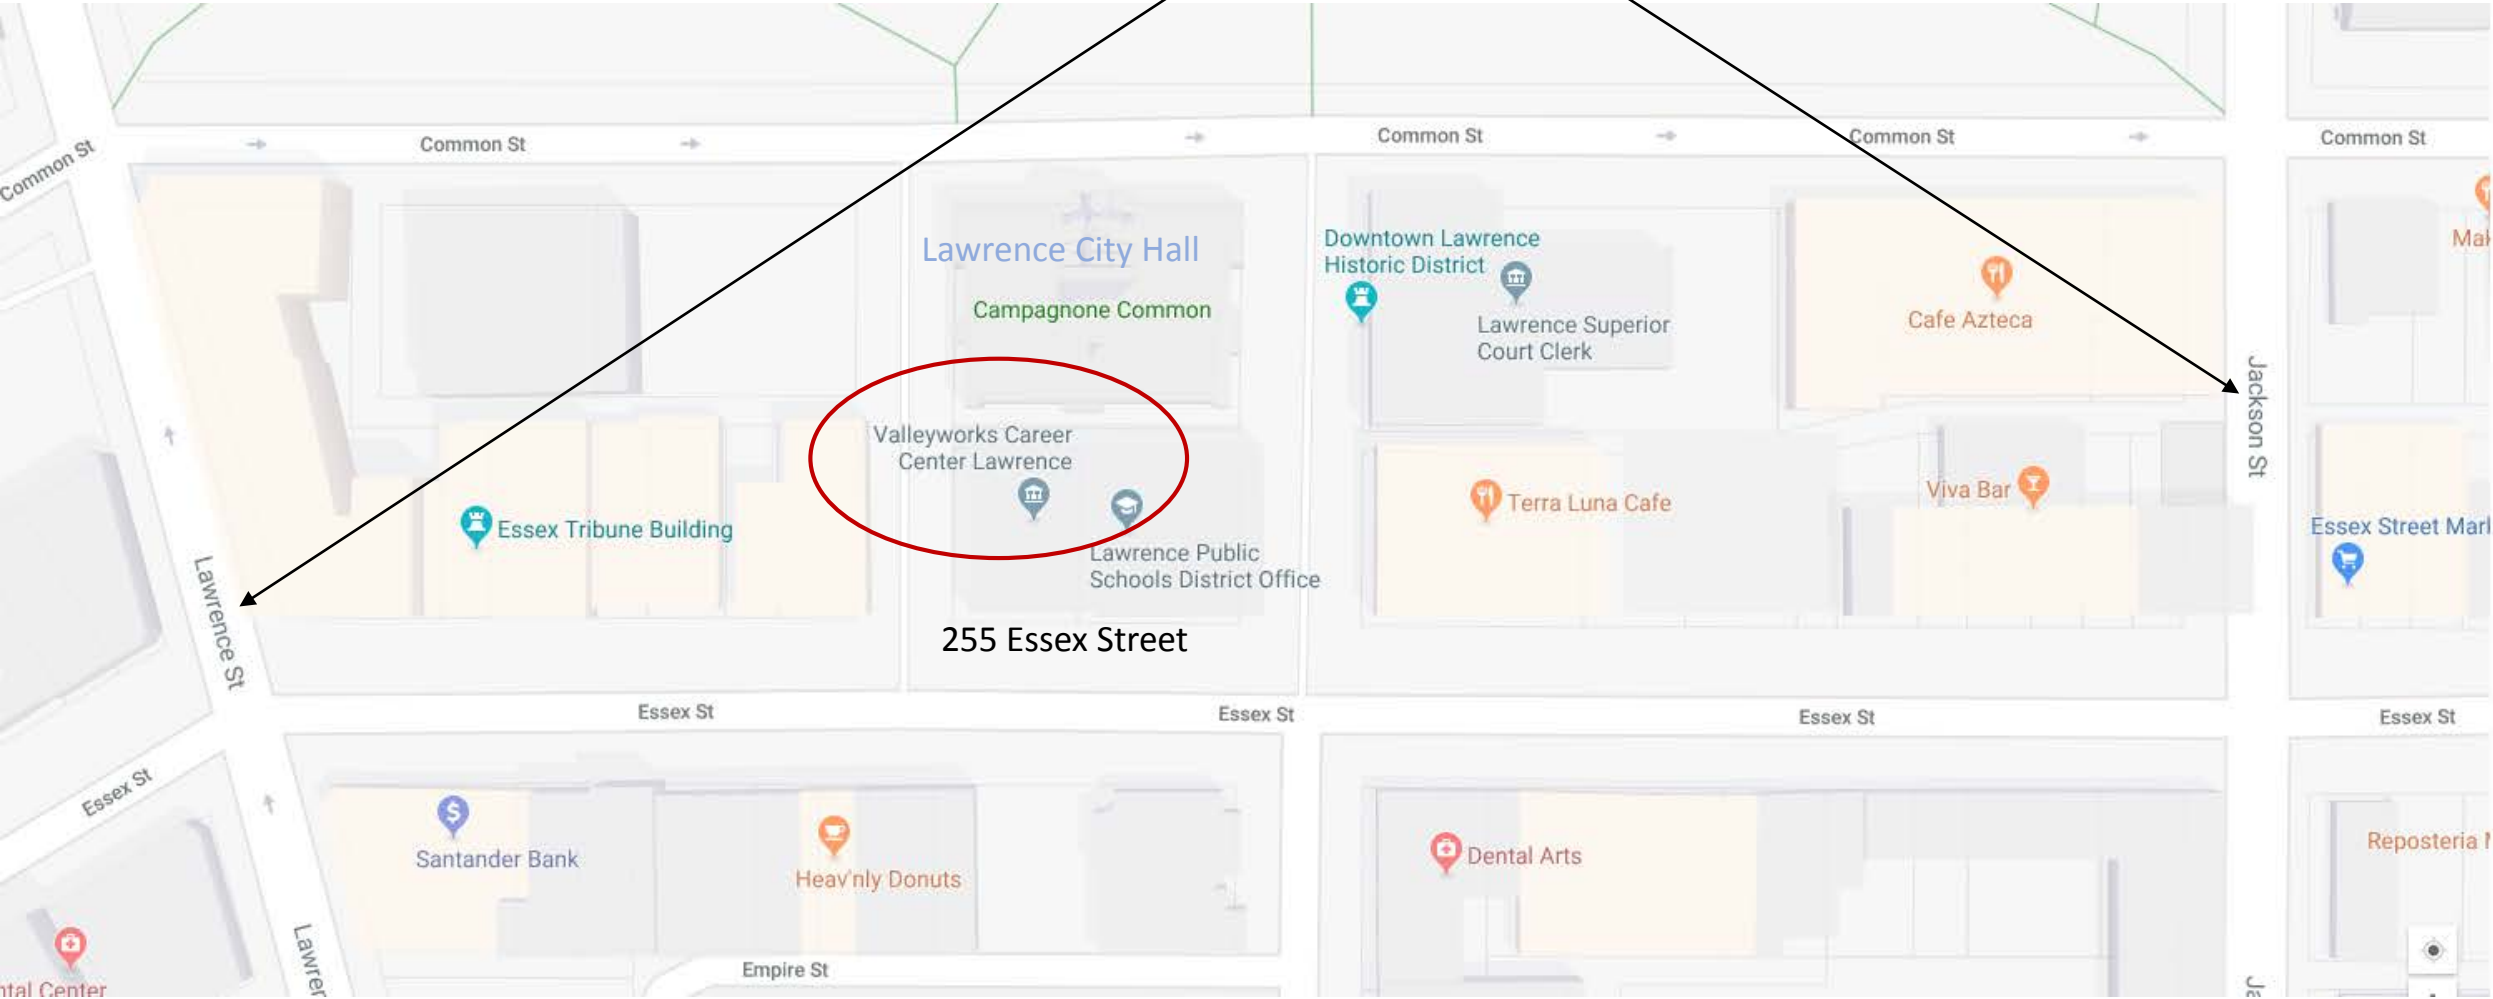

**Make sure GPS is navigating to 255 Essex Street,
located between Lawrence and Jackson Street.**

GPS coordinates are: 42.707982, -71.160104