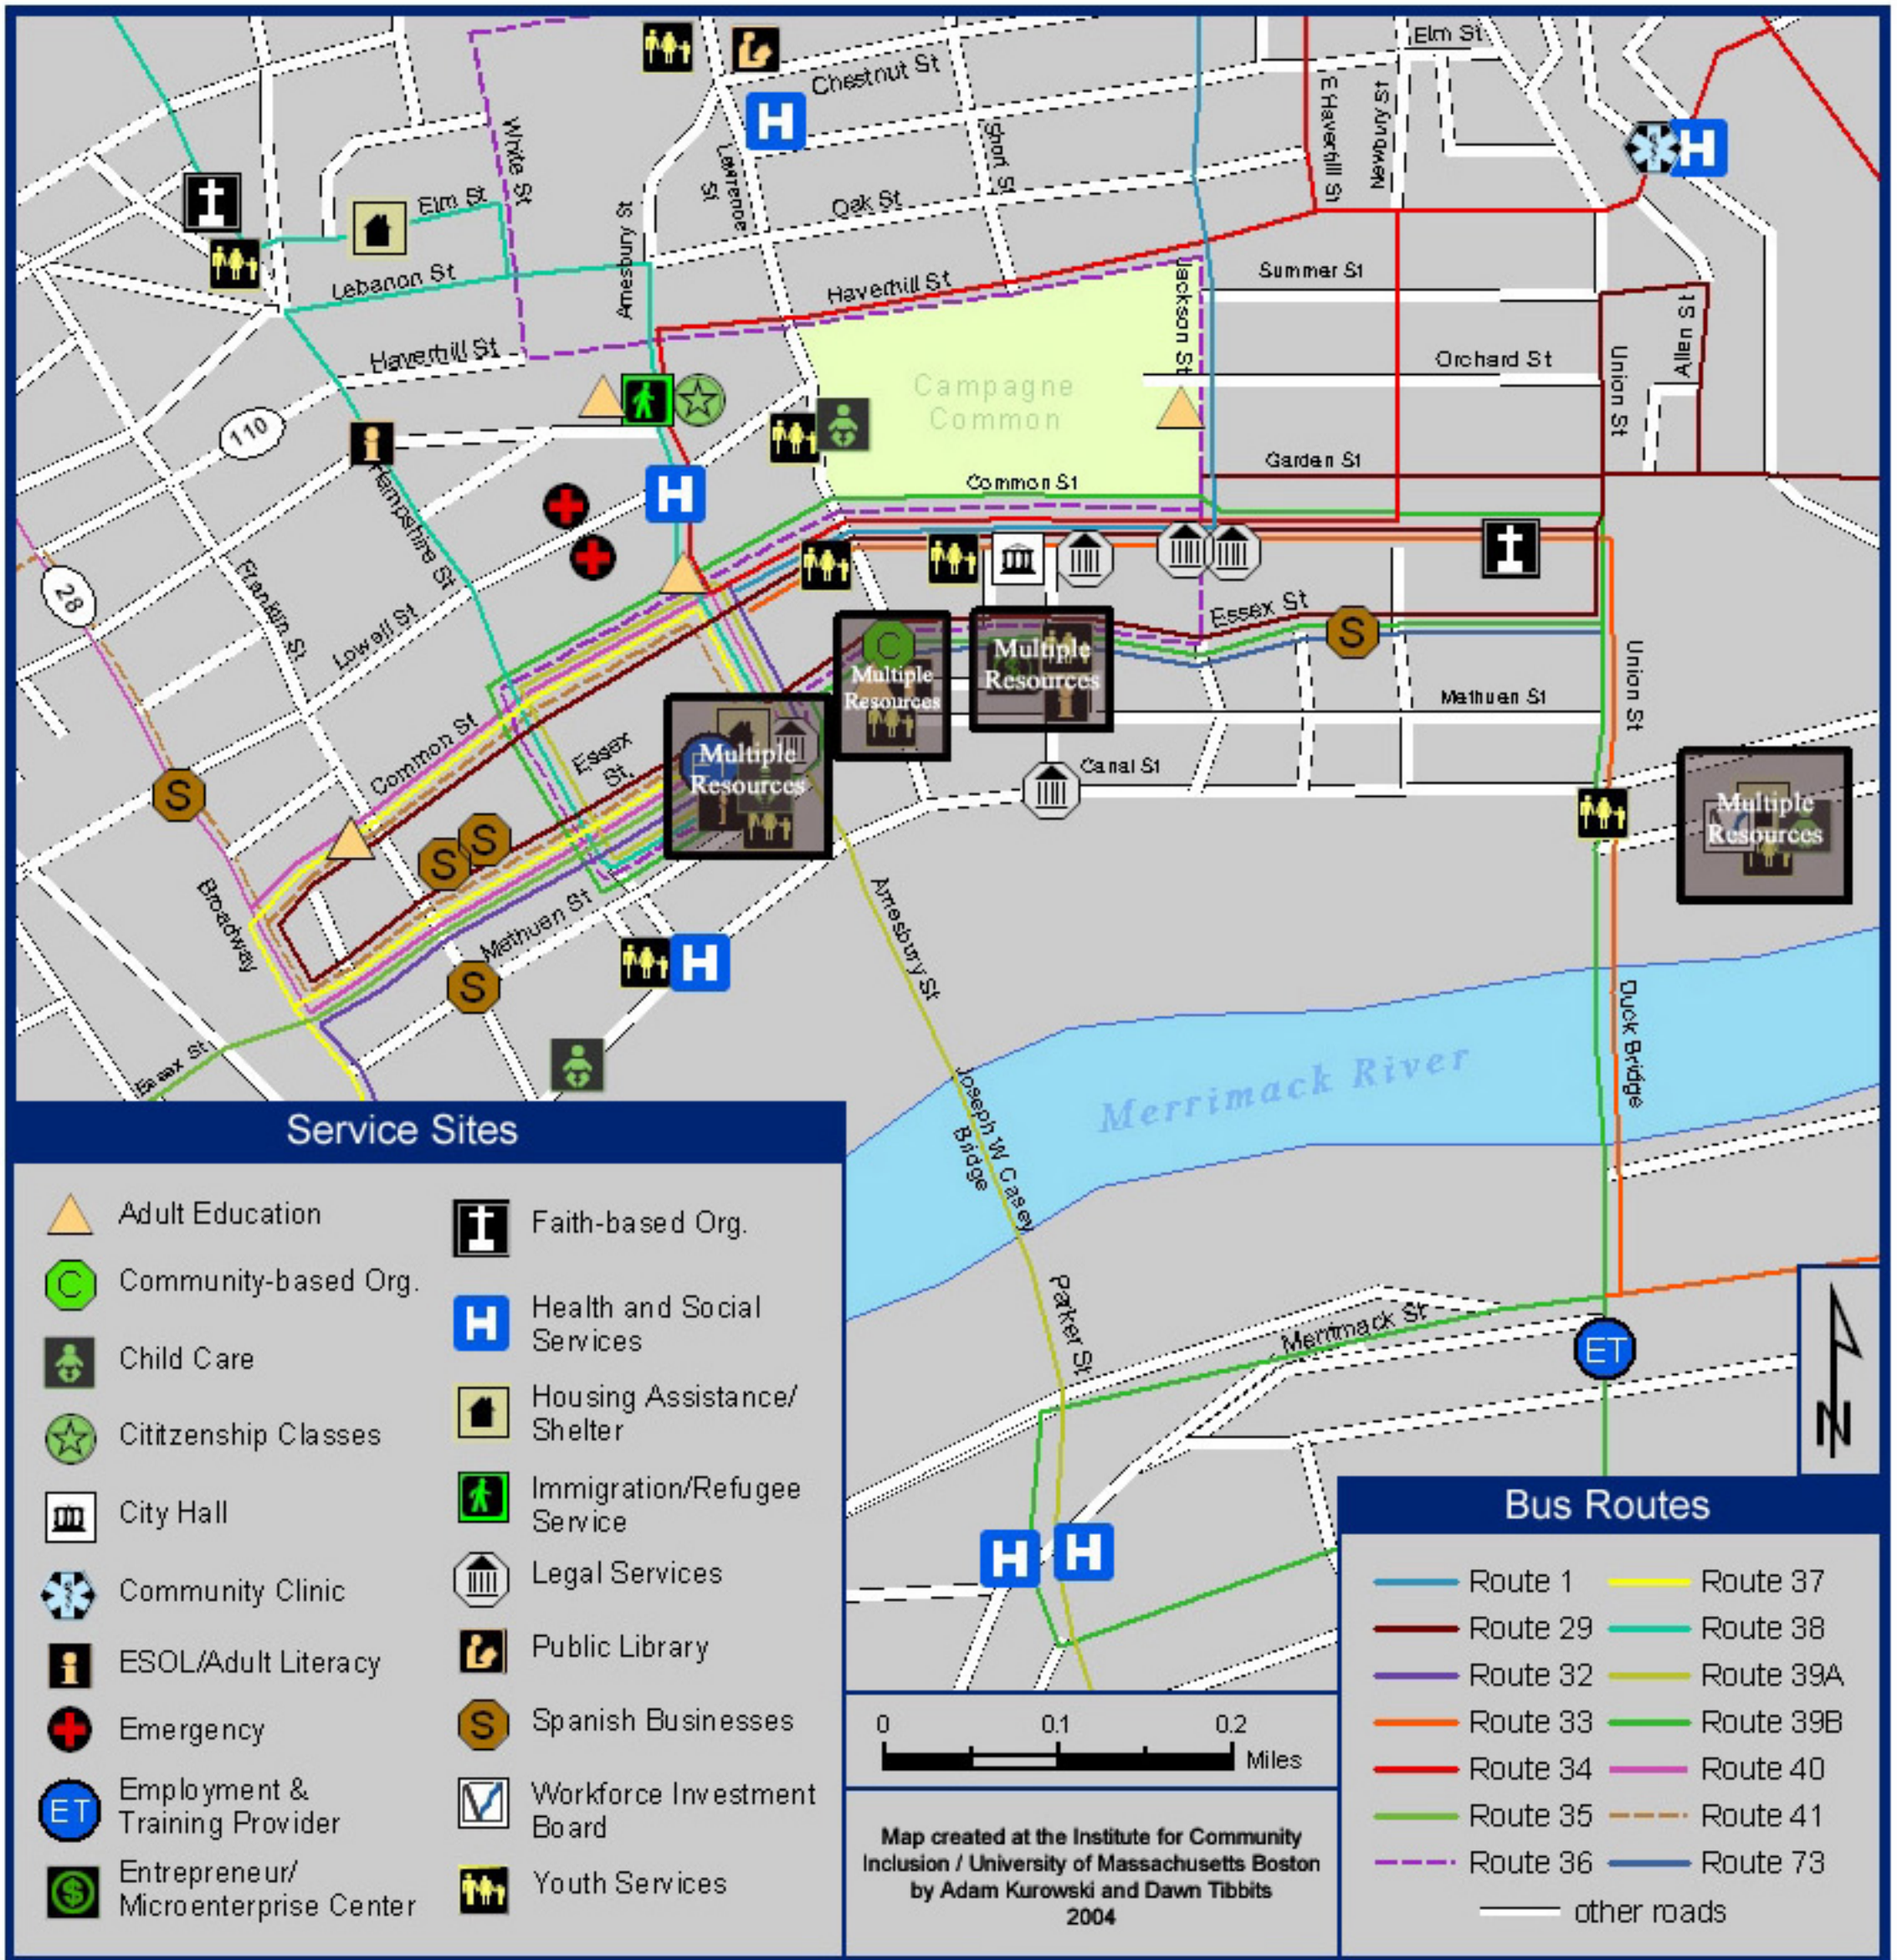

Where is it in Lawrence, Massachusetts? A Pilot Community Resources Project

This community resources map of Lawrence is an initiative of the "Working Connections" project, funded by the U.S Department of Labor, Employment & Training Administration, Center for Faith-Based & Community Initiatives