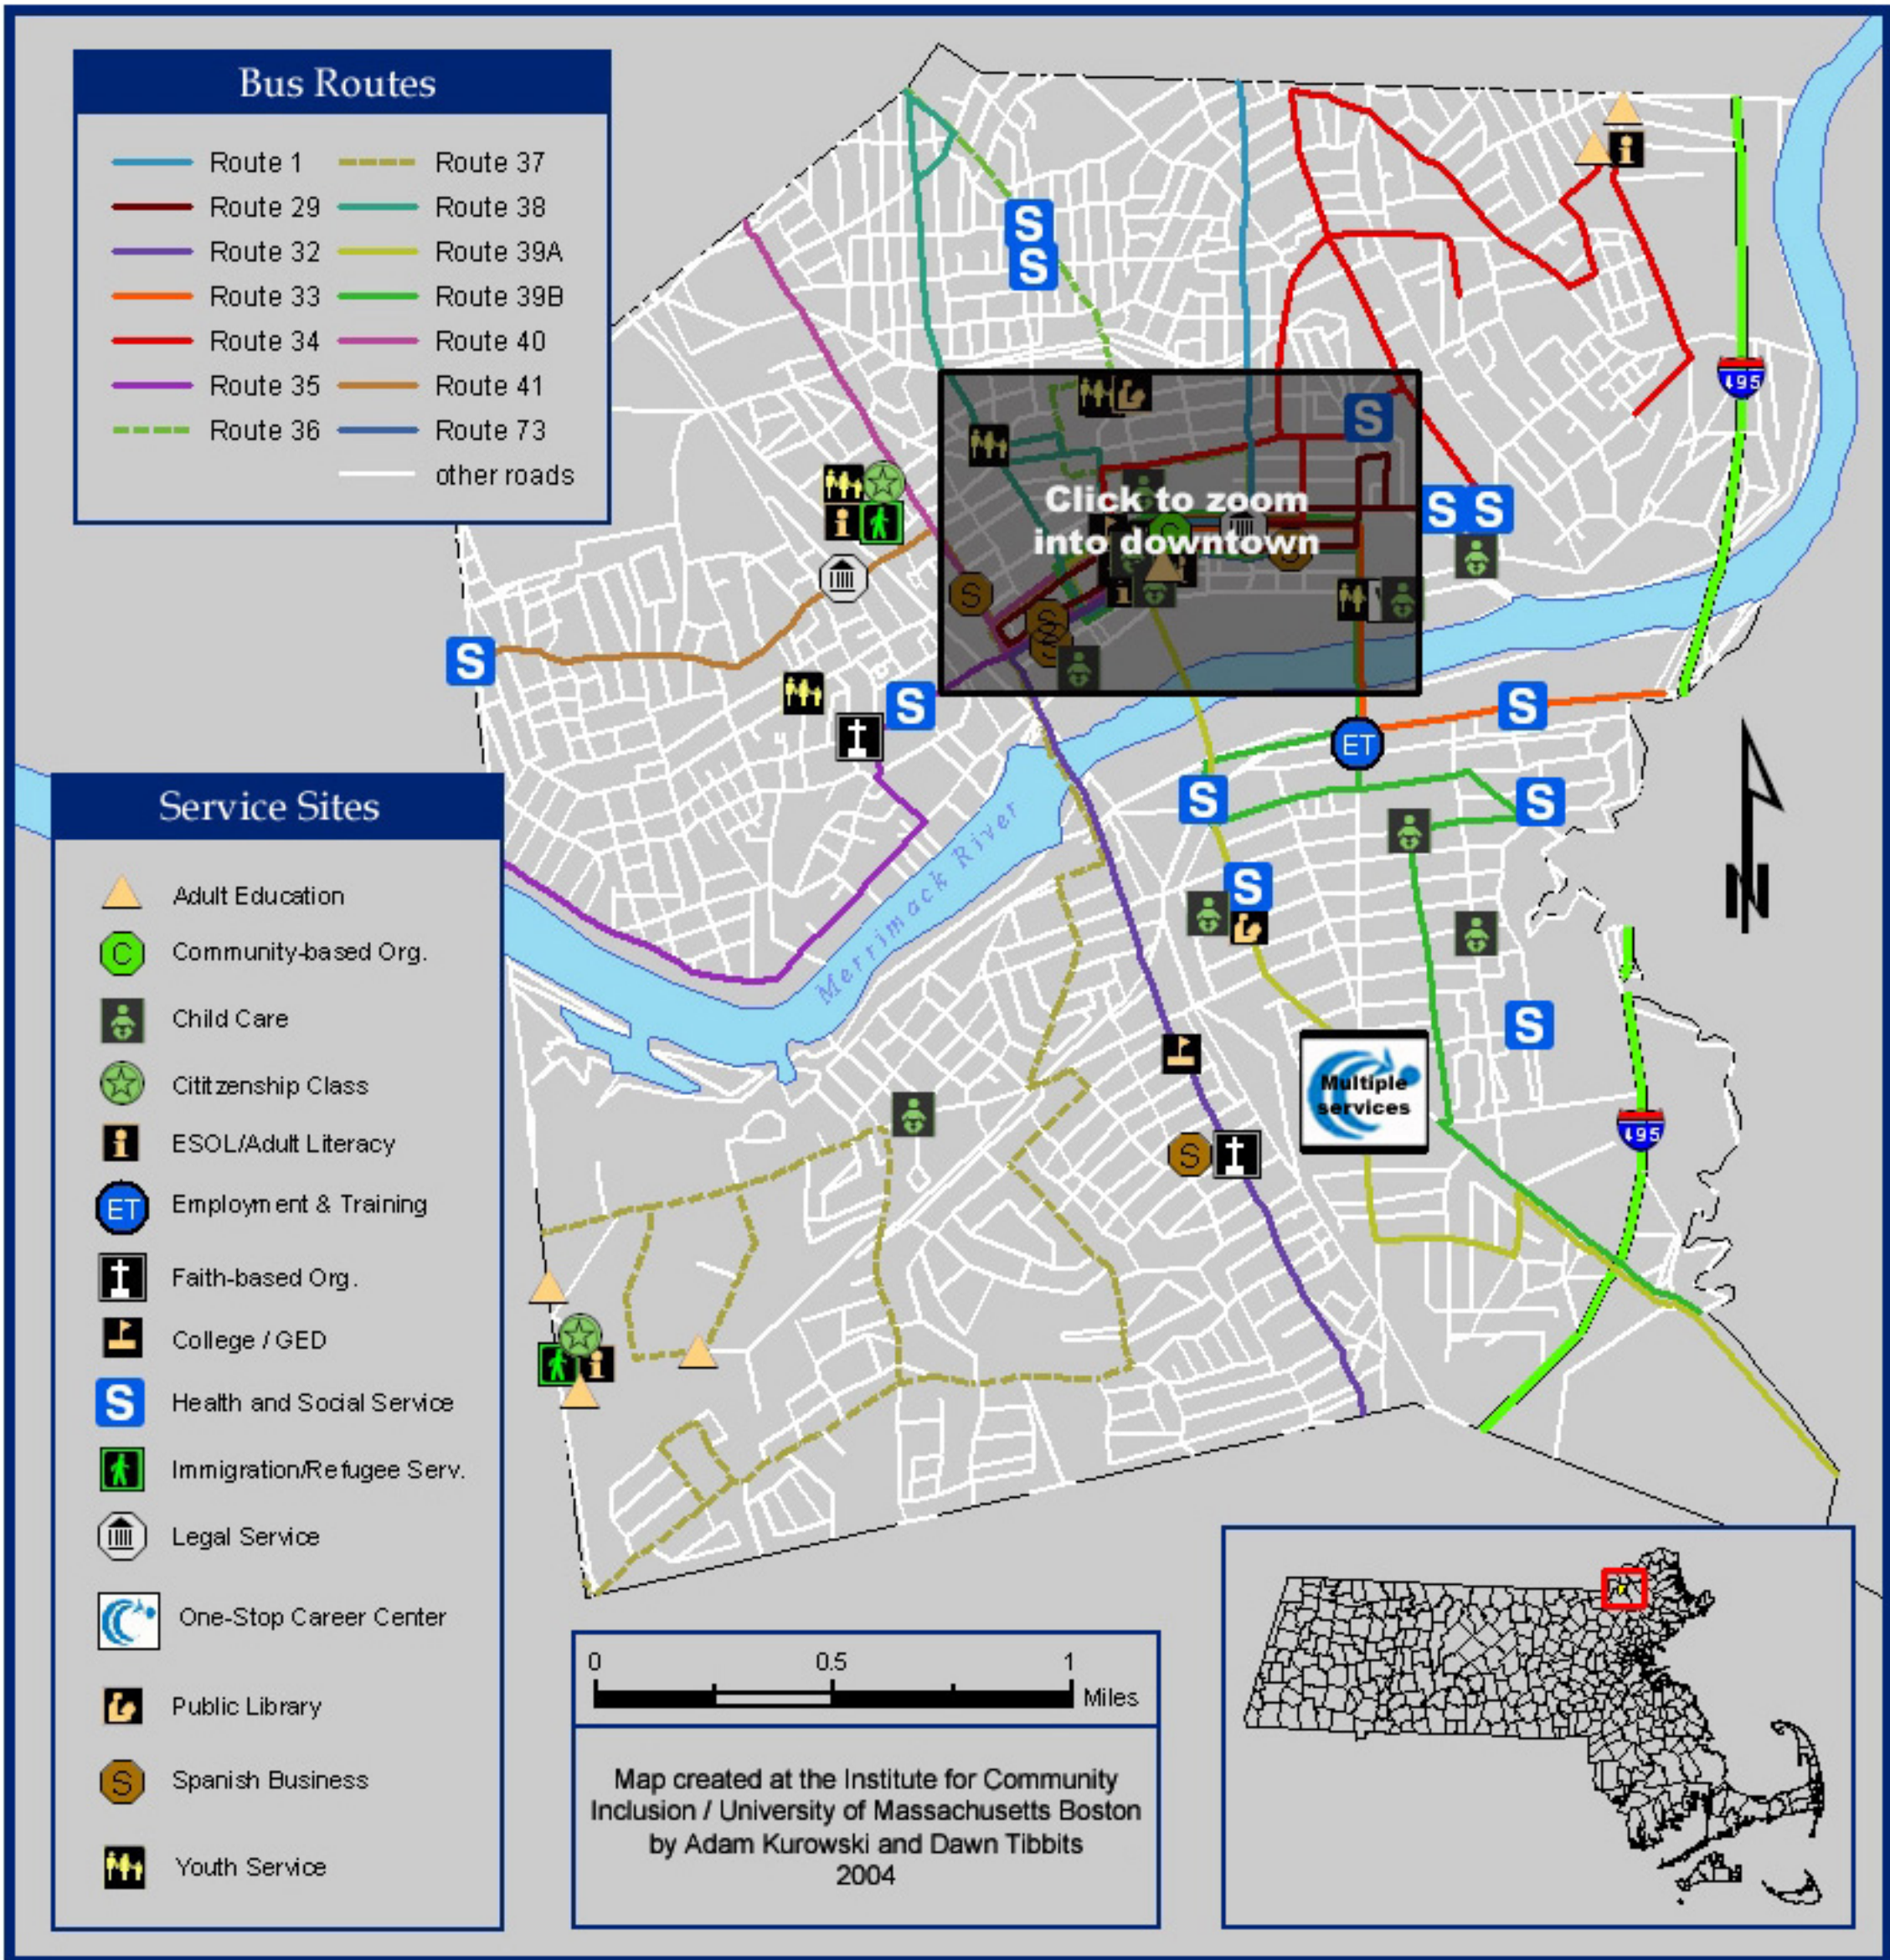

Where is it in Lawrence, Massachusetts? A Pilot Community Resources Project

This community resources map of Lawrence is an initiative of the "Working Connections" project, funded by the U.S Department of Labor, Employment & Training Administration, Center for Faith-Based & Community Initiatives